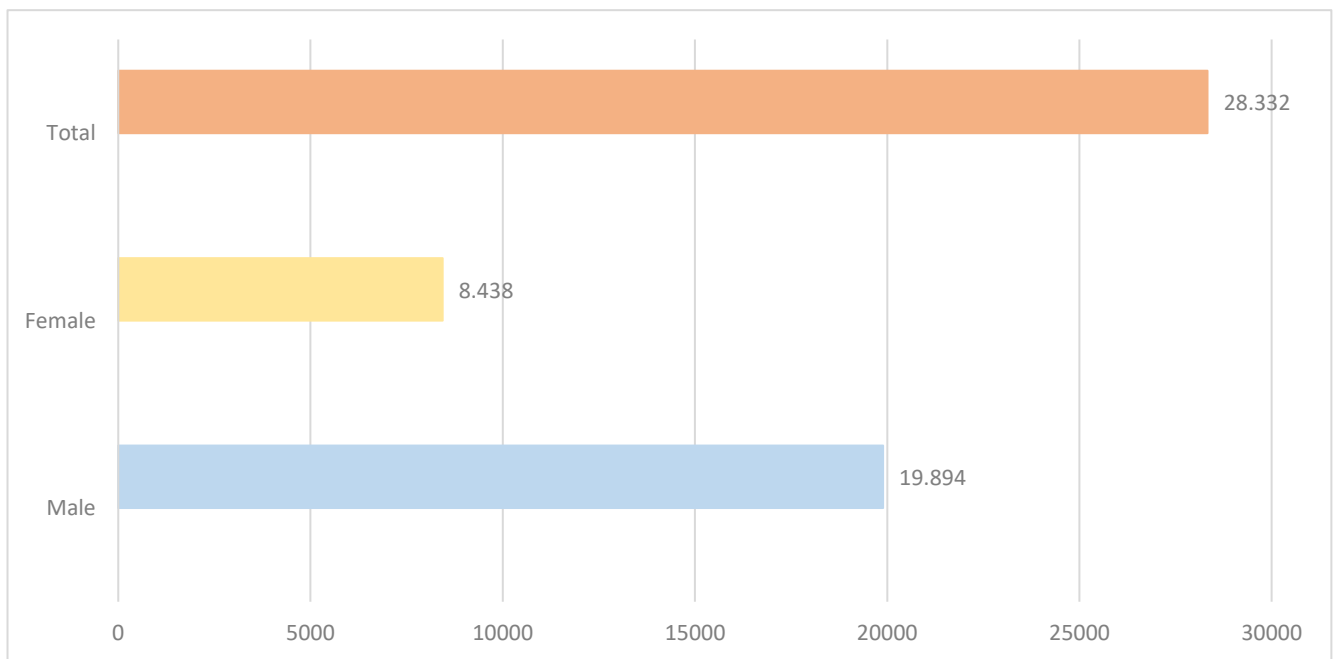

Registered Third Country Nationals/ stateless persons (by gender) 2016

Year	Male	Female	Total
2016	19.894	8.438	28.332

Source: "FIRST RECEPTION" Application - Reception and Identification Service / Mapping of Foreigners Traffic

Remarks: (i) The statistical data concerning unaccompanied minors are provided with every reservation as this is a dynamic phenomenon. It depends on the data or/and characterizations recorded by the respective graded operators in the FIRST RECEPTION Application and of course on the possible orders of the competent Prosecution Authorities regarding the assignment or non-assignment/care of minors. (ii) It should be noted that in the processing, analysis and recording of the data (of all diagrams) the movements to the mainland have not been taken into account. (iii) Data were updated on 01/04/2021.