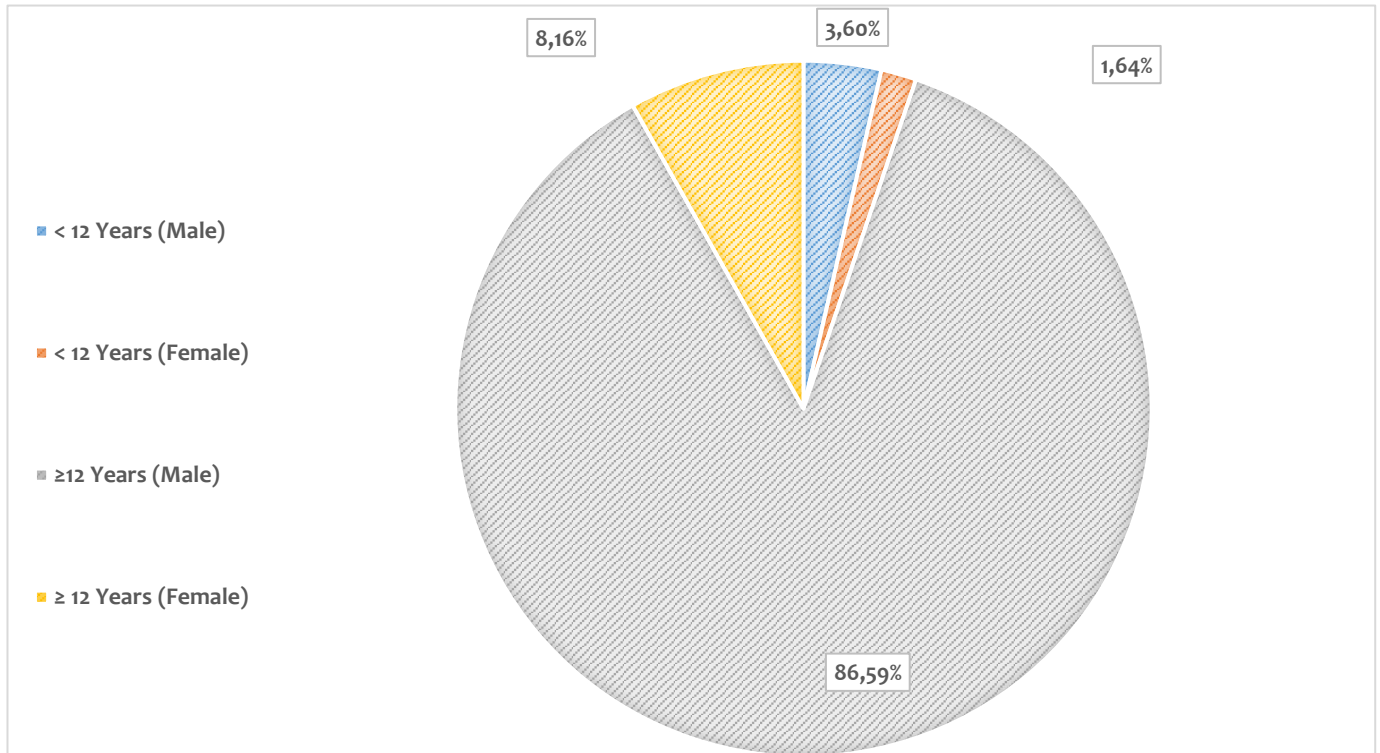

## Unaccompanied minors 2016

Age	Number of persons	Percentage
< 12 Years (Male)	68	3,60%
< 12 Years (Female)	31	1,64%
≥12 Years (Male)	1.634	86,59%
≥ 12 Years (Female)	154	8,16%
<b>Total</b>	<b>1.887</b>	<b>100,00%</b>

## Unaccompanied minors 2016

**Source:** "FIRST RECEPTION" Application - Reception and Identification Service / Mapping of Foreigners Traffic

**Remarks:** (i) The statistical data concerning unaccompanied minors are provided with every reservation as this is a dynamic phenomenon. It depends on the data or/and characterizations recorded by the respective graded operators in the FIRST RECEPTION Application and of course on the possible orders of the competent Prosecution Authorities regarding the assignment or non-assignment/care of minors. (ii) It should be noted that in the processing, analysis and recording of the data (of all diagrams) the movements to the mainland have not been taken into account. (iii) Data were updated on 01/04/2021.