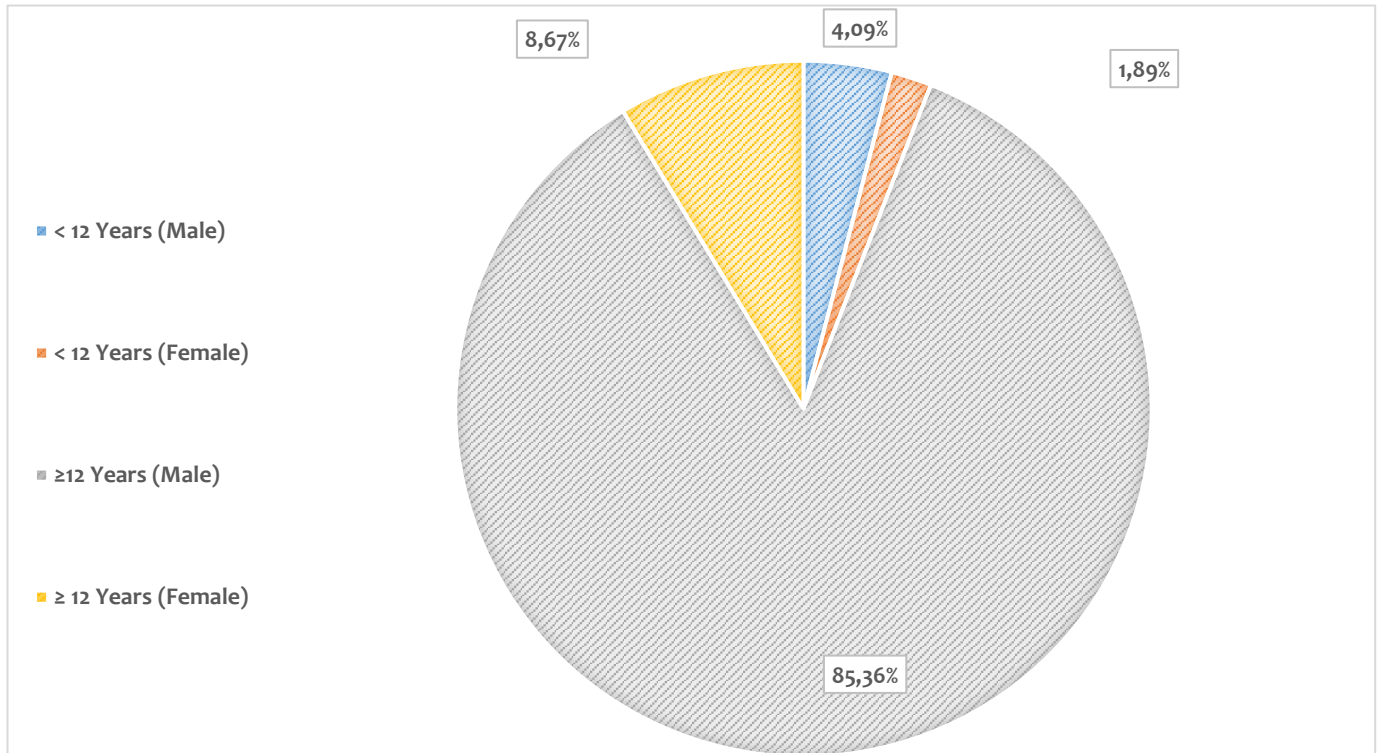

HELLENIC REPUBLIC

MINISTRY OF MIGRATION AND ASYLUM

GENERAL SECRETARIAT FOR THE RECEPTION OF ASYLUM SEEKERS

RECEPTION AND IDENTIFICATION SERVICE

Unaccompanied minors 2017

Age	Number of persons	Percentage
< 12 Years (Male)	65	4,09%
< 12 Years (Female)	30	1,89%
≥12 Years (Male)	1.358	85,36%
≥ 12 Years (Female)	138	8,67%
Total	1.591	100,00%

Unaccompanied minors 2017

Source: "FIRST RECEPTION" Application - Reception and Identification Service / Mapping of Foreigners Traffic

Remarks: (i) The statistical data concerning unaccompanied minors are provided with every reservation as this is a dynamic phenomenon. It depends on the data or/and characterizations recorded by the respective graded operators in the FIRST RECEPTION Application and of course on the possible orders of the competent Prosecution Authorities regarding the assignment or non-assignment/care of minors. (ii) It should be noted that in the processing, analysis and recording of the data (of all diagrams) the movements to the mainland have not been taken into account. (iii) Data were updated on 01/04/2021.