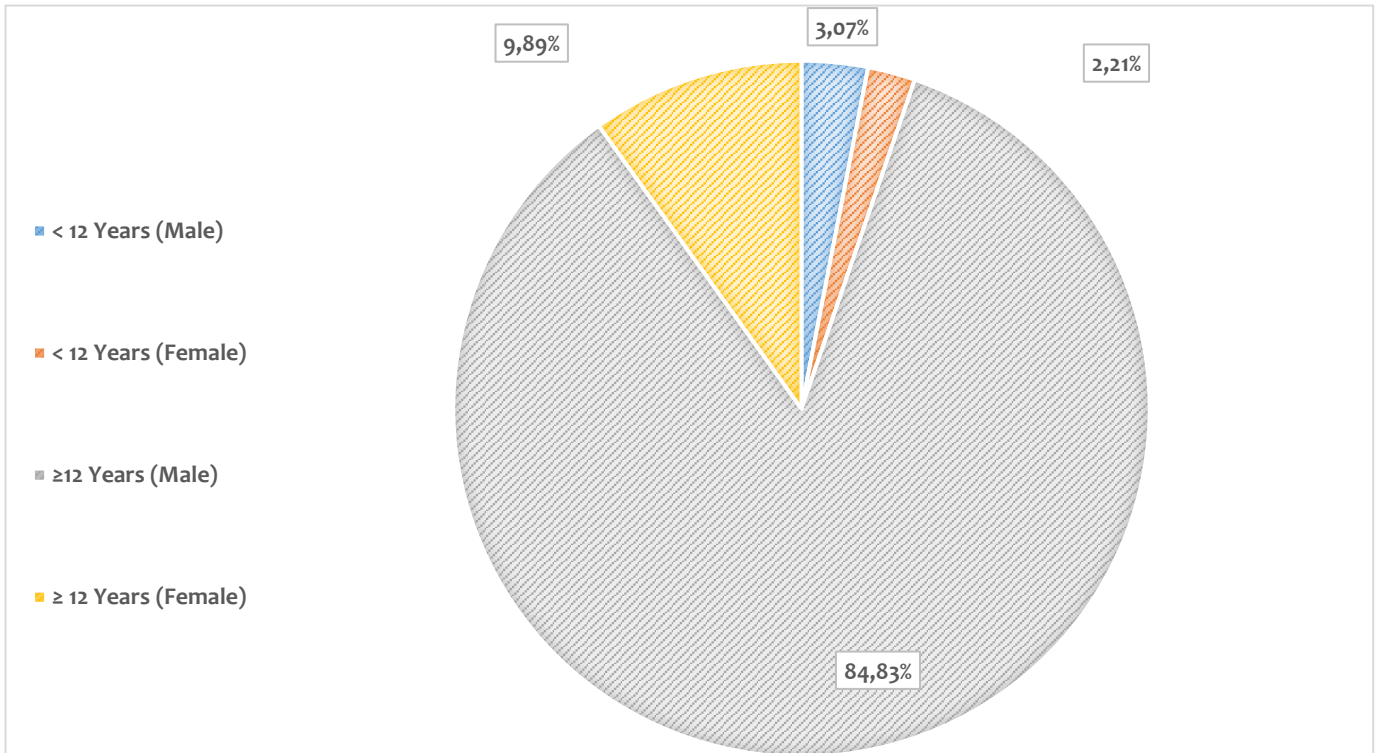

HELLENIC REPUBLIC

MINISTRY OF MIGRATION AND ASYLUM

GENERAL SECRETARIAT FOR THE RECEPTION OF ASYLUM SEEKERS

RECEPTION AND IDENTIFICATION SERVICE

Unaccompanied minors 2018

Age	Number of persons	Percentage
< 12 Years (Male)	64	3,07%
< 12 Years (Female)	46	2,21%
≥12 Years (Male)	1.767	84,83%
≥ 12 Years (Female)	206	9,89%
Total	2.083	100,00%

Unaccompanied minors 2018

Source: "FIRST RECEPTION" Application - Reception and Identification Service / Mapping of Foreigners Traffic

Remarks: (i) The statistical data concerning unaccompanied minors are provided with every reservation as this is a dynamic phenomenon. It depends on the data or/and characterizations recorded by the respective graded operators in the FIRST RECEPTION Application and of course on the possible orders of the competent Prosecution Authorities regarding the assignment or non-assignment/care of minors. (ii) It should be noted that in the processing, analysis and recording of the data (of all diagrams) the movements to the mainland have not been taken into account. (iii) Data were updated on 01/04/2021.