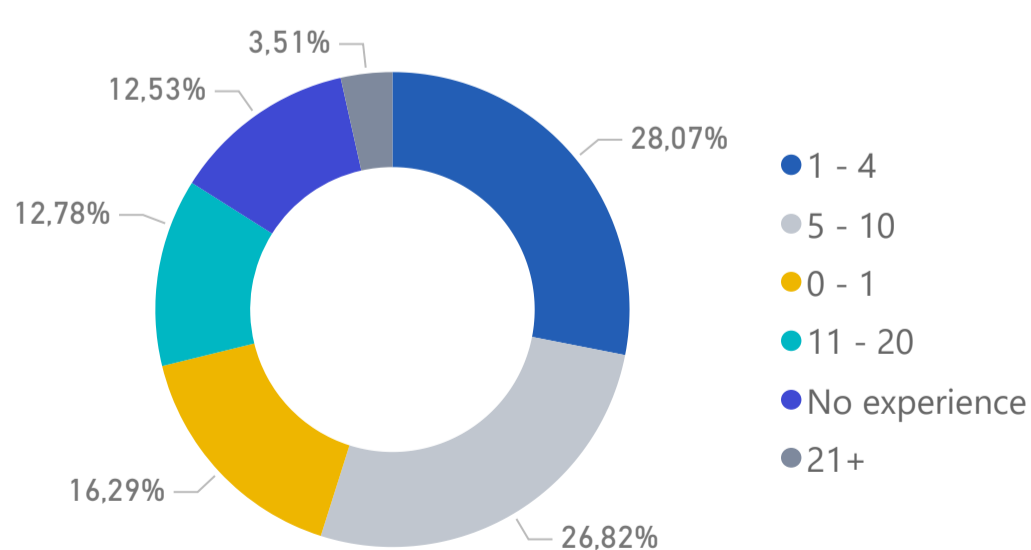

INTEGRATION MONITORING

Number of Sessions

31251

TYPE OF SUPPORT PROVIDED

INTEGRATION COURSES

Enrollments

9857

Current Students

569

EDUCATION MODALITY

EMPLOYABILITY SUPPORT

YEARS OF PROFESSIONAL EXPERIENCE

Job Counselling Sessions

11129

JOB COUNSELLING PER GENDER

SKILLS PROFILING RESULT - EDUCATION LEVEL