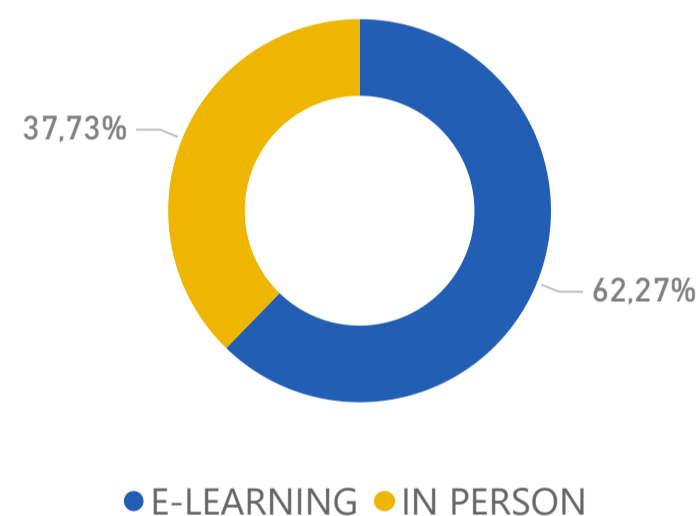

EDUCATION MODALITY