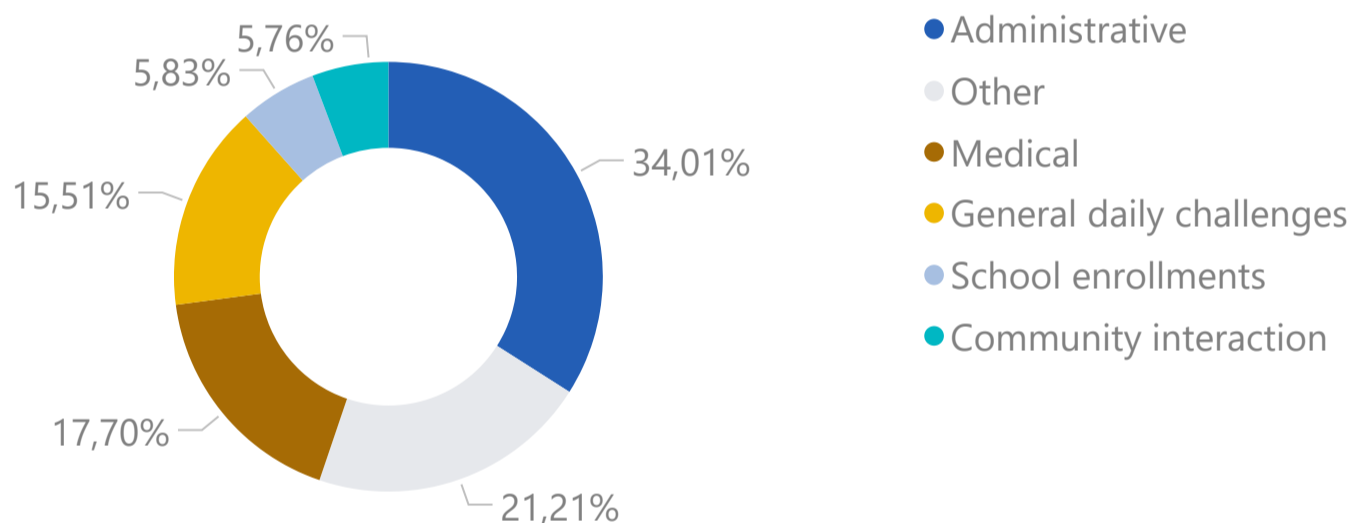

BENEFICIARIES WITH NEW LEASE AGREEMENTS PER QUARTER

DISTRIBUTION OF BENEFICIARIES WITH LEASE AGREEMENTS PER REGION

Attica	49,25%
Central Macedonia	21,67%
Crete	7,88%
Epirus	4,95%
North Aegean	2,87%
Western Greece	2,84%
Thessaly	2,28%
Central Greece	2,23%
Peloponnese	1,80%
South Aegean	1,60%
Eastern Macedonia and Thrace	1,39%
Western Macedonia	1,10%
Ionian Islands	0,13%

INTEGRATION MONITORING

Number of Sessions

31251

TYPE OF SUPPORT PROVIDED

INTEGRATION COURSES

Enrollments

9857

Current Students