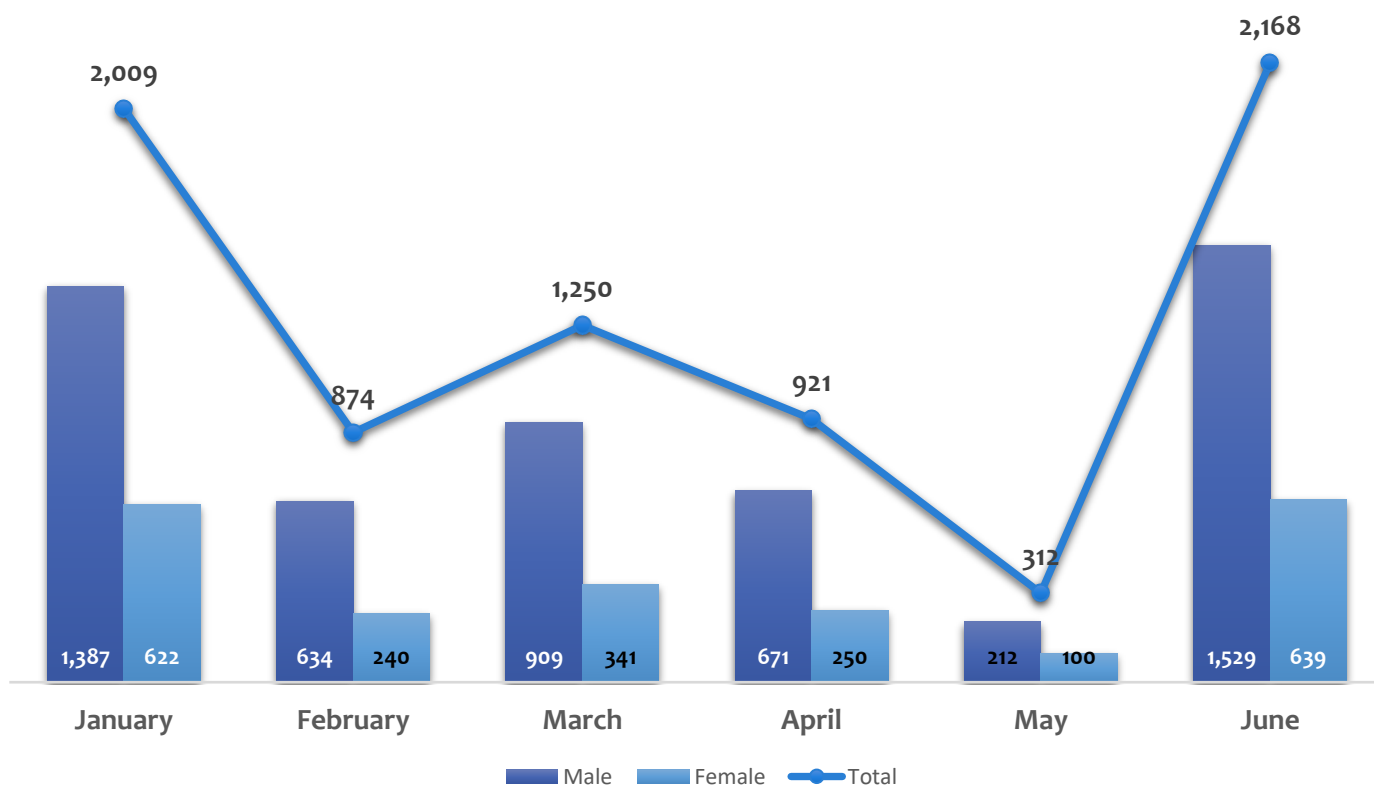

### Data per *Month*

**2023**

Month	Male	Female	Total	
January	1,387	622	2,009	26.67%
February	634	240	874	11.60%
March	909	341	1,250	16.59%
April	671	250	921	12.22%
May	212	100	312	4.14%
June	1,529	639	2,168	28.78%
<b>Total</b>	<b>5,342</b>	<b>2,192</b>	<b>7,534</b>	