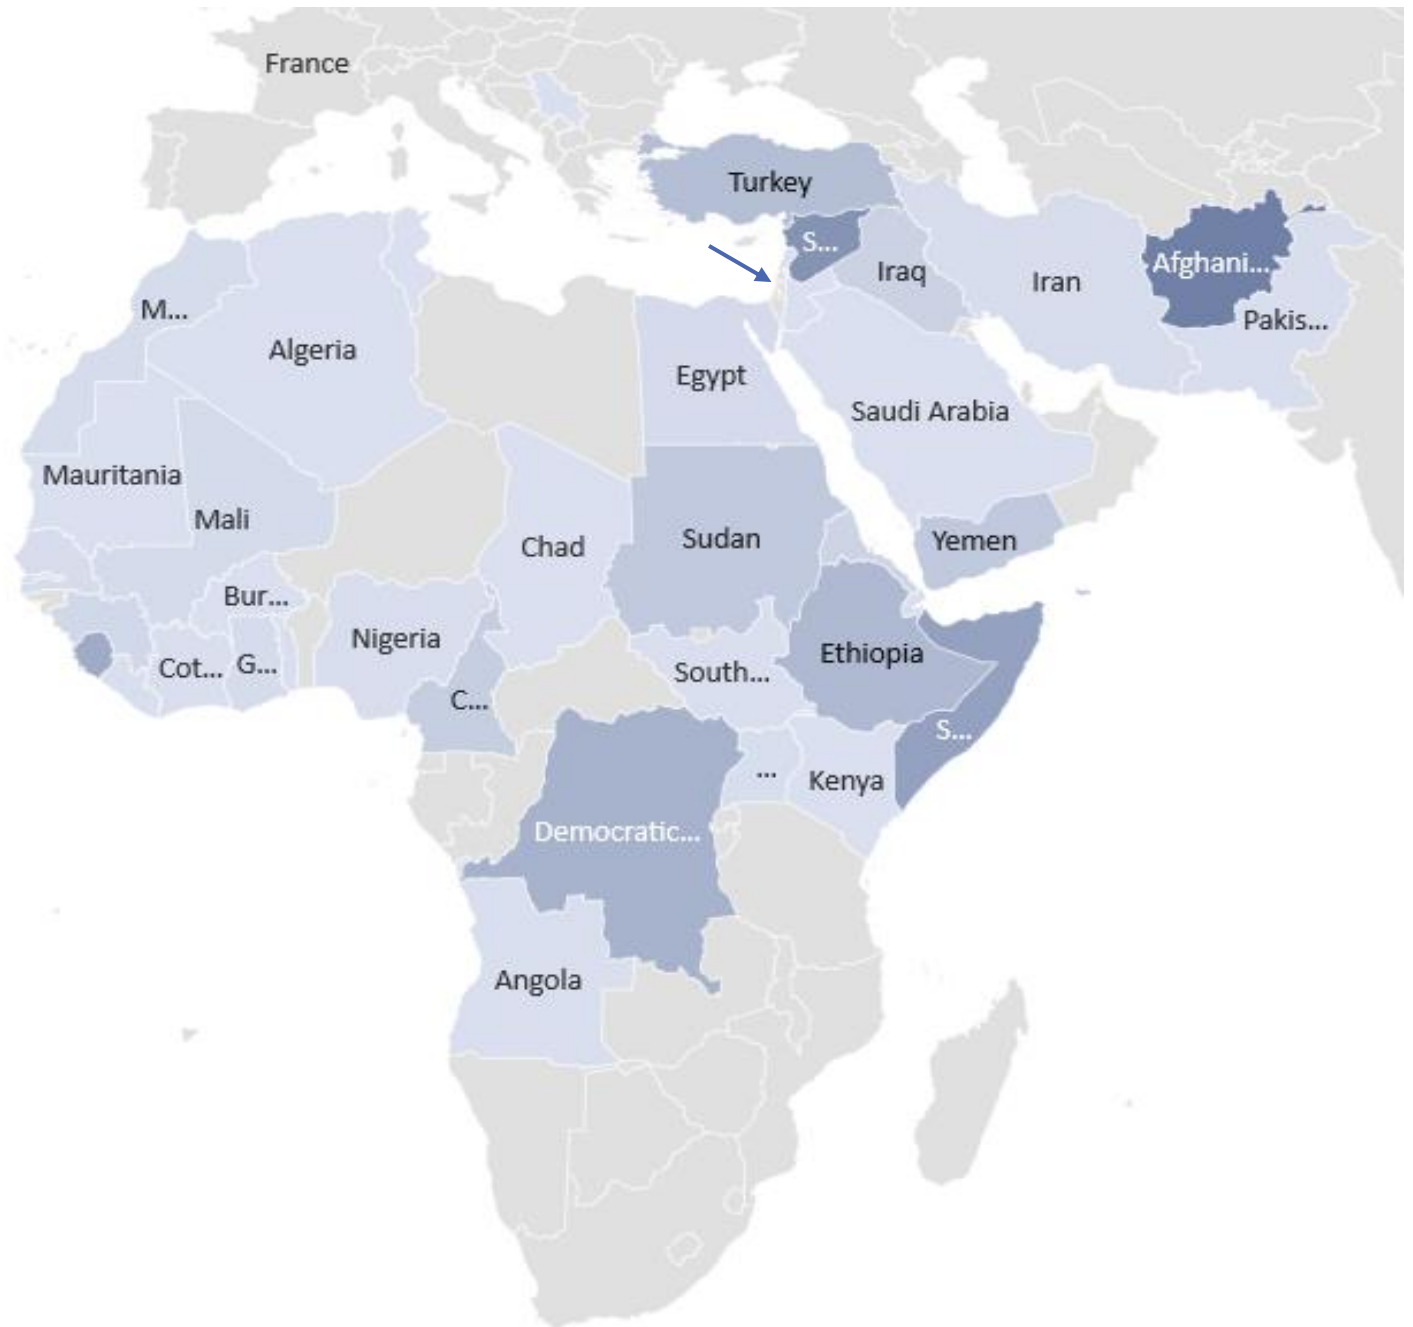

Registered Third-country nationals or stateless persons

Data per *Nationality*

2023

*Statistics for 1/1/2023 - 31/3/2023