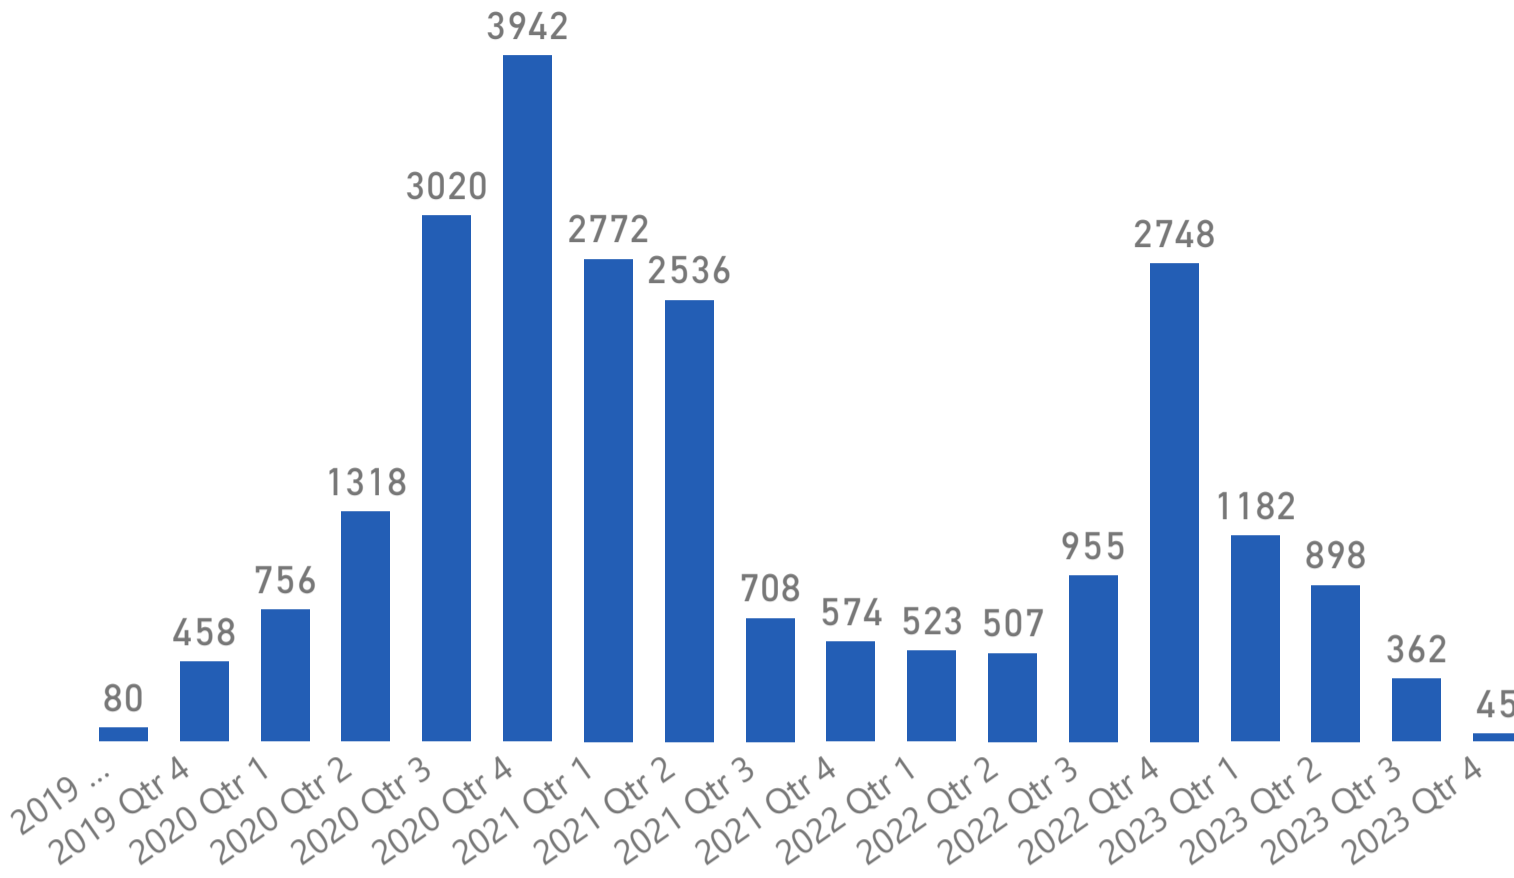

BENEFICIARIES WITH NEW LEASE AGREEMENTS PER QUARTER