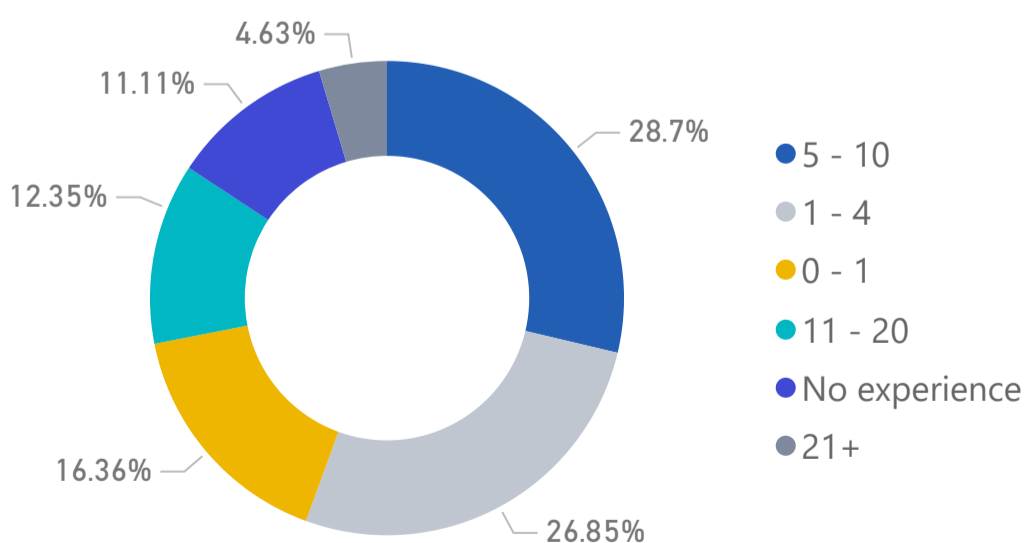

INTEGRATION MONITORING

Number of Sessions
33061

TYPE OF SUPPORT PROVIDED

INTEGRATION COURSES

Enrollments
10,080

Current Students
352

EDUCATION MODALITY

EMPLOYABILITY SUPPORT

YEARS OF PROFESSIONAL EXPERIENCE

Job Counselling Sessions
11603

SKILLS PROFILING RESULT - EDUCATION LEVEL

Education Level (ISCED 2011)	#
Bachelor	1728
Upper secondary education	1663
Primary education	1382
Lower secondary education	1318
Early childhood education	825
Master's	235
Post-secondary non tertiary education	160
Short cycle tertiary education	154
Doctoral	30
Doctoral not completed	4