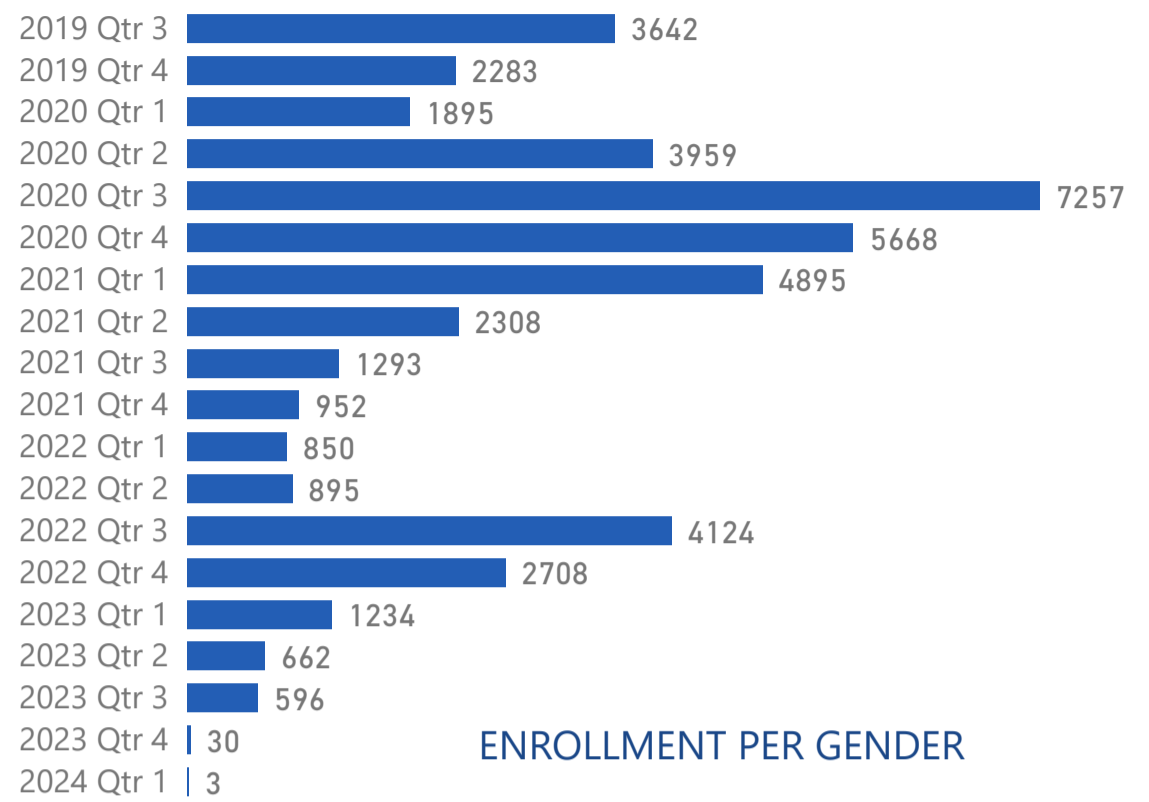

31/01/2024

BENEFICIARIES ENROLLED IN HELIOS

45254

SINCE THE BEGINNING OF PROJECT IMPLEMENTATION

NEW ENROLLMENTS PER QUARTER

ENROLLMENT PER COUNTRY OF ORIGIN

ENROLLMENT PER GENDER

AGE OF THE ENROLLED HELIOS POPULATION