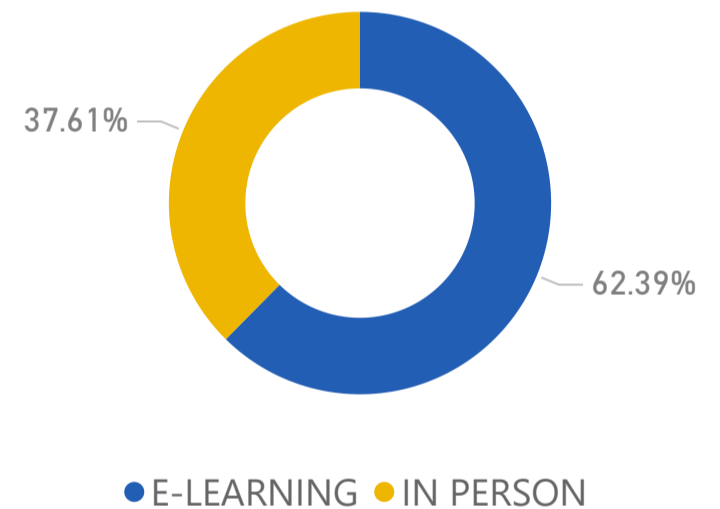

INTEGRATION MONITORING

Number of Sessions
33061

TYPE OF SUPPORT PROVIDED

INTEGRATION COURSES

Enrollments
10,080

Current Students
352

EDUCATION MODALITY

EMPLOYABILITY SUPPORT

YEARS OF PROFESSIONAL EXPERIENCE

Job Counselling Sessions
11603

SKILLS PROFILING RESULT - EDUCATION LEVEL

Education Level (ISCED 2011)	#
Bachelor	1728
Upper secondary education	1663
Primary education	1382
Lower secondary education	1318
Early childhood education	825
Master's	235
Post-secondary non tertiary education	160
Short cycle tertiary education	154
Doctoral	30
Doctoral not completed	4