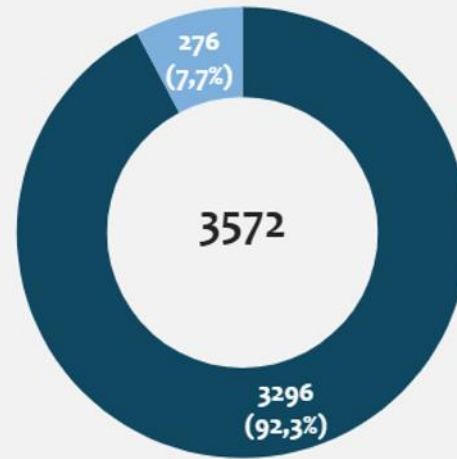

General Secretariat for Reception of Asylum Seekers

Reception and Identification Service

Registrations per Site

Total registrations

Registrations by Age group

Registrations per month

● MALE ● FEMALE

Registrations by Vulnerability

Reception and Identification Service

Registrations per Nationality

Registrations per Continent

Nationalities (Top-20)	Total
BANGLADESH	1401
SUDAN	702
NEPAL	612
EGYPT	319
SOUTH SUDAN	129
AFGHANISTAN	100
TURKEY	40
ERITREA	35
PAKISTAN	30
SOMALIA	26
CHINA	25
SYRIA	23
INDIA	16
PALESTINE	15
ALBANIA	10
IRAN	10
SRI LANKA	9
UGANDA	8
YEMEN	7
ETHIOPIA	6
MYANMAR/BURMA	6