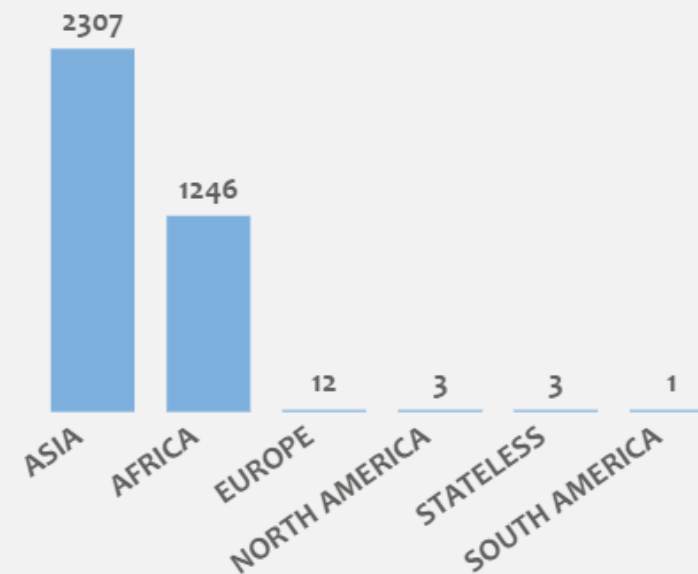

General Secretariat for Reception of Asylum Seekers

Reception and Identification Service

Registrations per Site

Total registrations

Registrations by Age group

Registrations per month

● MALE ● FEMALE

Registrations by Vulnerability

Reception and Identification Service

Registrations per Nationality

Registrations per Continent

Nationalities (Top-20)	Total
BANGLADESH	1401
SUDAN	702
NEPAL	612
EGYPT	319
SOUTH SUDAN	129
AFGHANISTAN	100
TURKEY	40
ERITREA	35
PAKISTAN	30
SOMALIA	26
CHINA	25
SYRIA	23
INDIA	16
PALESTINE	15
ALBANIA	10
IRAN	10
SRI LANKA	9
UGANDA	8
YEMEN	7
ETHIOPIA	6
MYANMAR/BURMA	6