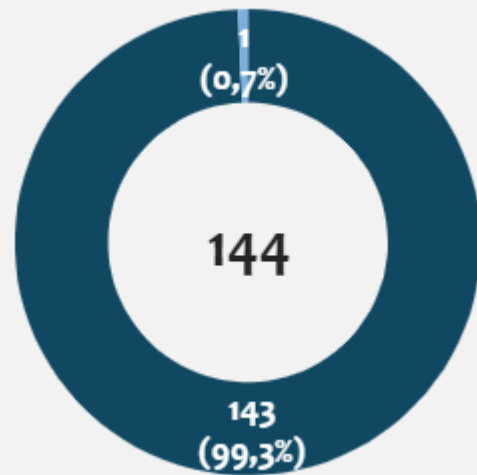

General Secretariat for Reception of Asylum Seekers
Reception and Identification Service

Total Registrations of unaccompanied minors