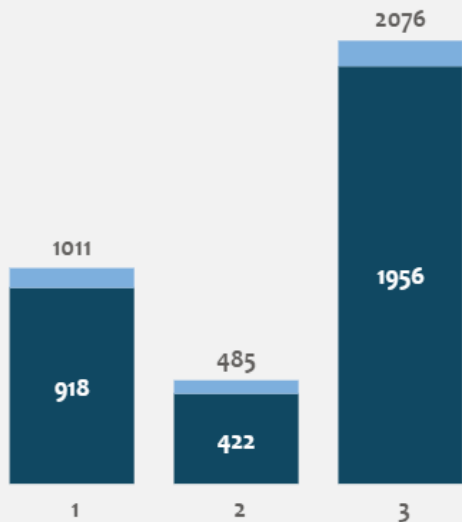

General Secretariat for Reception of Asylum Seekers

Reception and Identification Service

Registrations per Site

Total registrations

Registrations by Age group

Registrations per month

● MALE ● FEMALE

Registrations by Vulnerability

Reception and Identification Service

Registrations per Nationality

Registrations per Continent

Nationalities (Top-20)	Total
BANGLADESH	1401
SUDAN	702
NEPAL	612
EGYPT	319
SOUTH SUDAN	129
AFGHANISTAN	100
TURKEY	40
ERITREA	35
PAKISTAN	30
SOMALIA	26
CHINA	25
SYRIA	23
INDIA	16
PALESTINE	15
ALBANIA	10
IRAN	10
SRI LANKA	9
UGANDA	8
YEMEN	7
ETHIOPIA	6
MYANMAR/BURMA	6