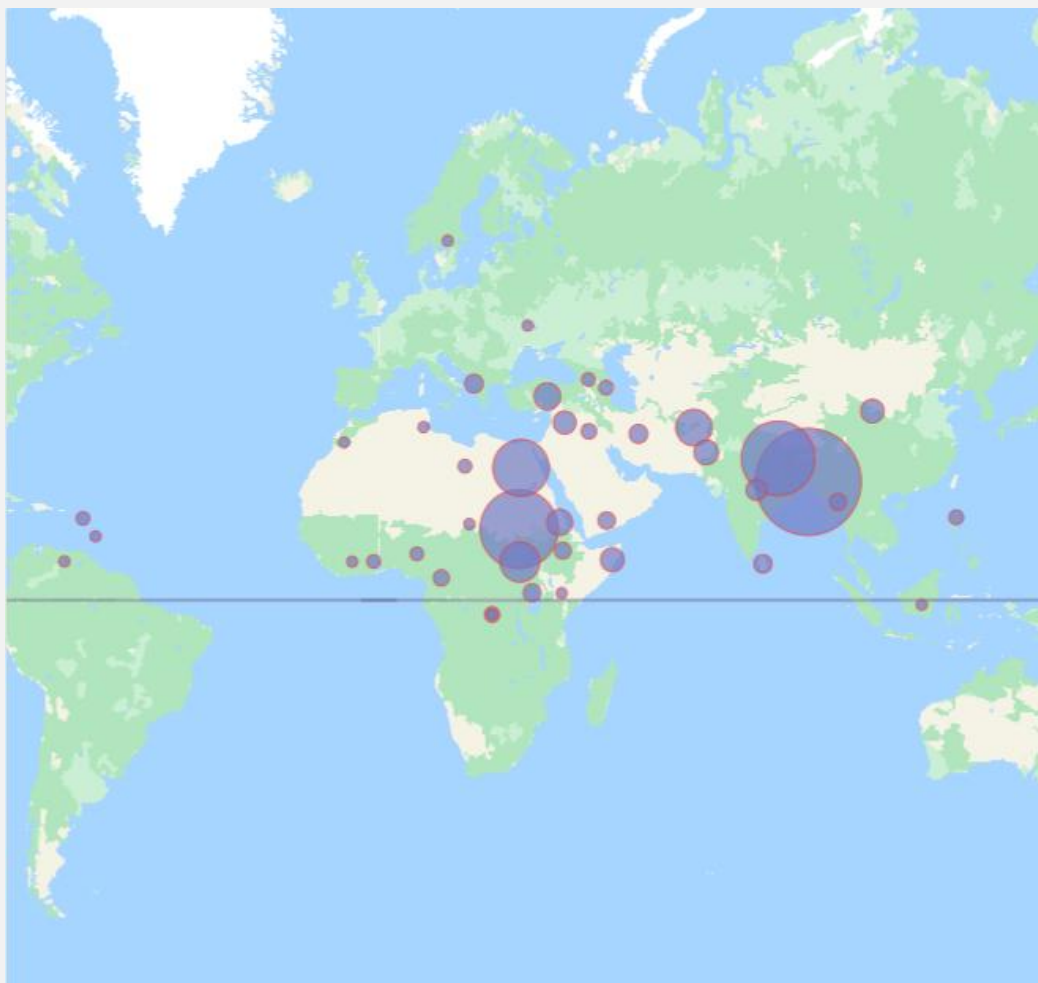

General Secretariat for Reception of Asylum Seekers

Reception and Identification Service

Registrations per Site

Total registrations

Registrations by Age group

Registrations per month

● MALE ● FEMALE

Registrations by Vulnerability

Reception and Identification Service

Registrations per Nationality

Registrations per Continent

Nationalities (Top-20)	Total
BANGLADESH	1401
SUDAN	702
NEPAL	612
EGYPT	319
SOUTH SUDAN	129
AFGHANISTAN	100
TURKEY	40
ERITREA	35
PAKISTAN	30
SOMALIA	26
CHINA	25
SYRIA	23
INDIA	16
PALESTINE	15
ALBANIA	10
IRAN	10
SRI LANKA	9
UGANDA	8
YEMEN	7
ETHIOPIA	6
MYANMAR/BURMA	6